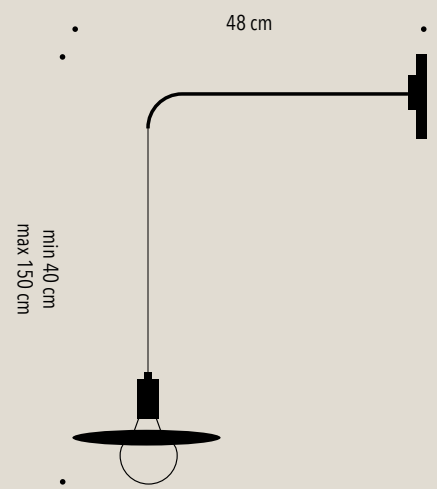

Nudo Service 2017, A. Giannini

Materiali | Material

Ottone, gomma nera | *Brass, black rubber cable*

Colori metallo | Metal colours

- Cod. NSRNE - Nero | *Black*
- Cod. NSRBI - Bianco | *White*
- Cod. NSROT - Ottone | *Brass*

1 E27 10W LED