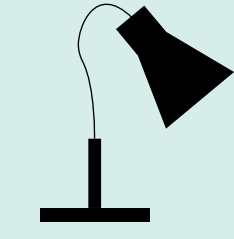

we should
no forget

who or
better, what
we are.....

table

..light ..colour

c'est