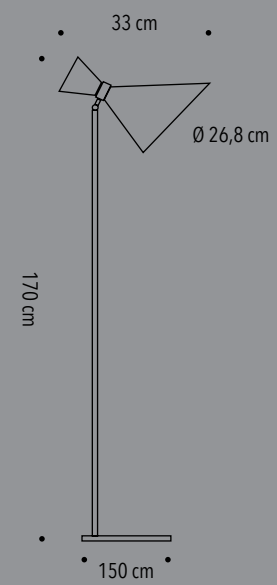

**Colori metallo | Metal colours**

● Cod. BALUNE - Nero | *Black*

● Cod. BALUOT - Ottone | *Brass*

1 E27 18W LED

Peppino

Peppino