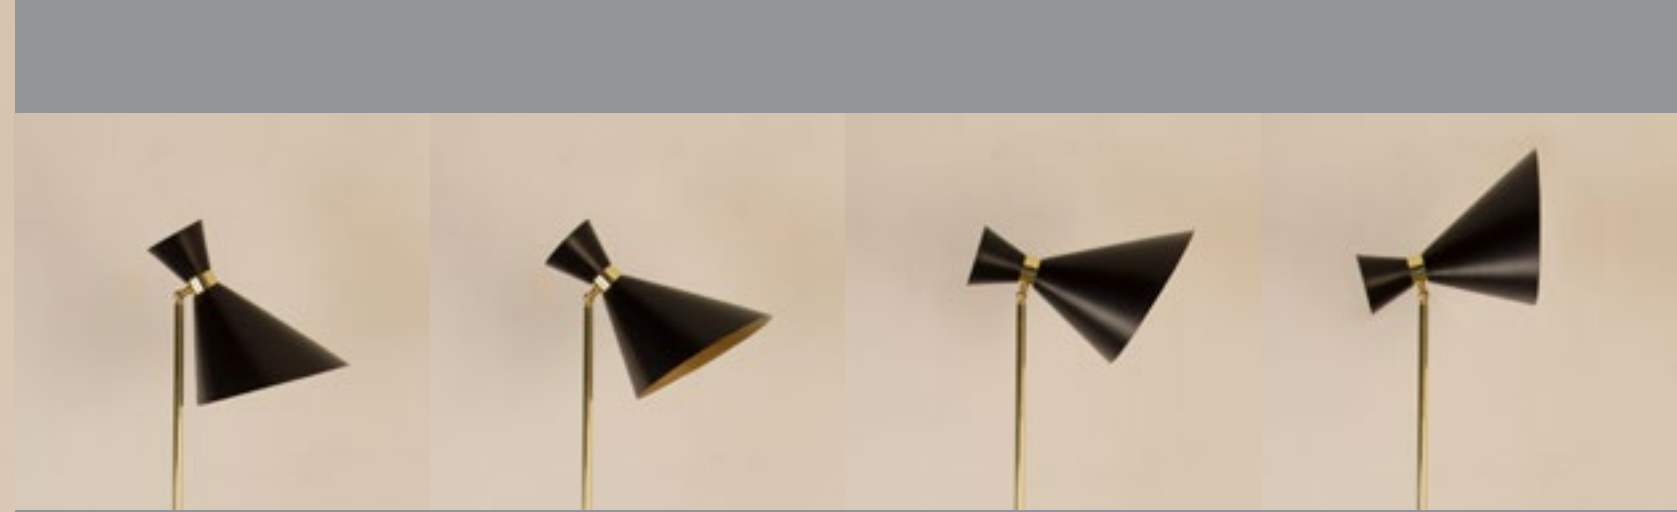

**Colori metallo | Metal colours**

● Cod. BALUNE - Nero | *Black*

● Cod. BALUOT - Ottone | *Brass*

1 E27 18W LED

Peppino

Peppino