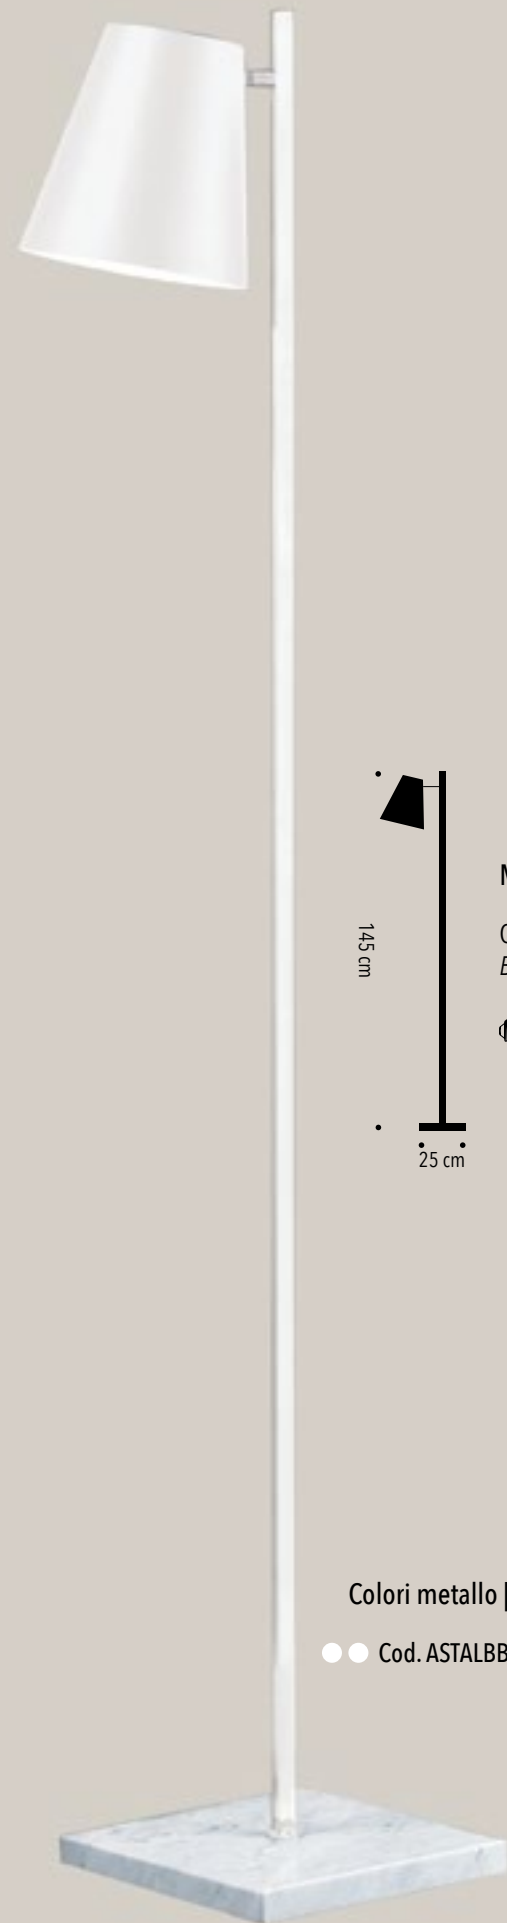

Asta nudo lecture

2019, Edoardo Peli

Materiali | *Material*

Ottone, metallo, alluminio, marmo
Brass, metal, aluminium, marble

1 E27 18W LED

Colori metallo | *Metal colours*

● ● Cod. ASTALBB - Bianco-Bianco | *White-White*