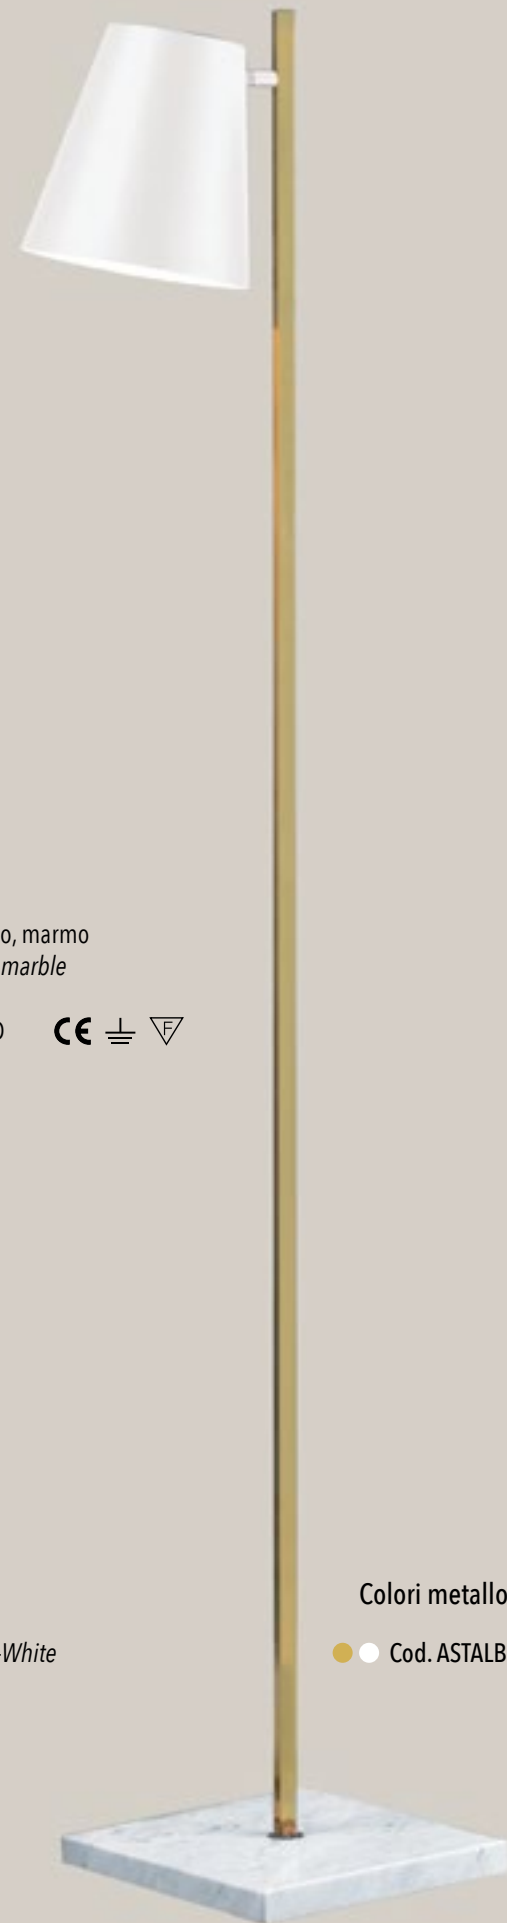

Colori metallo | *Metal colours*

● ● Cod. ASTALBB - Ottone-Bianco | *Brass-White*